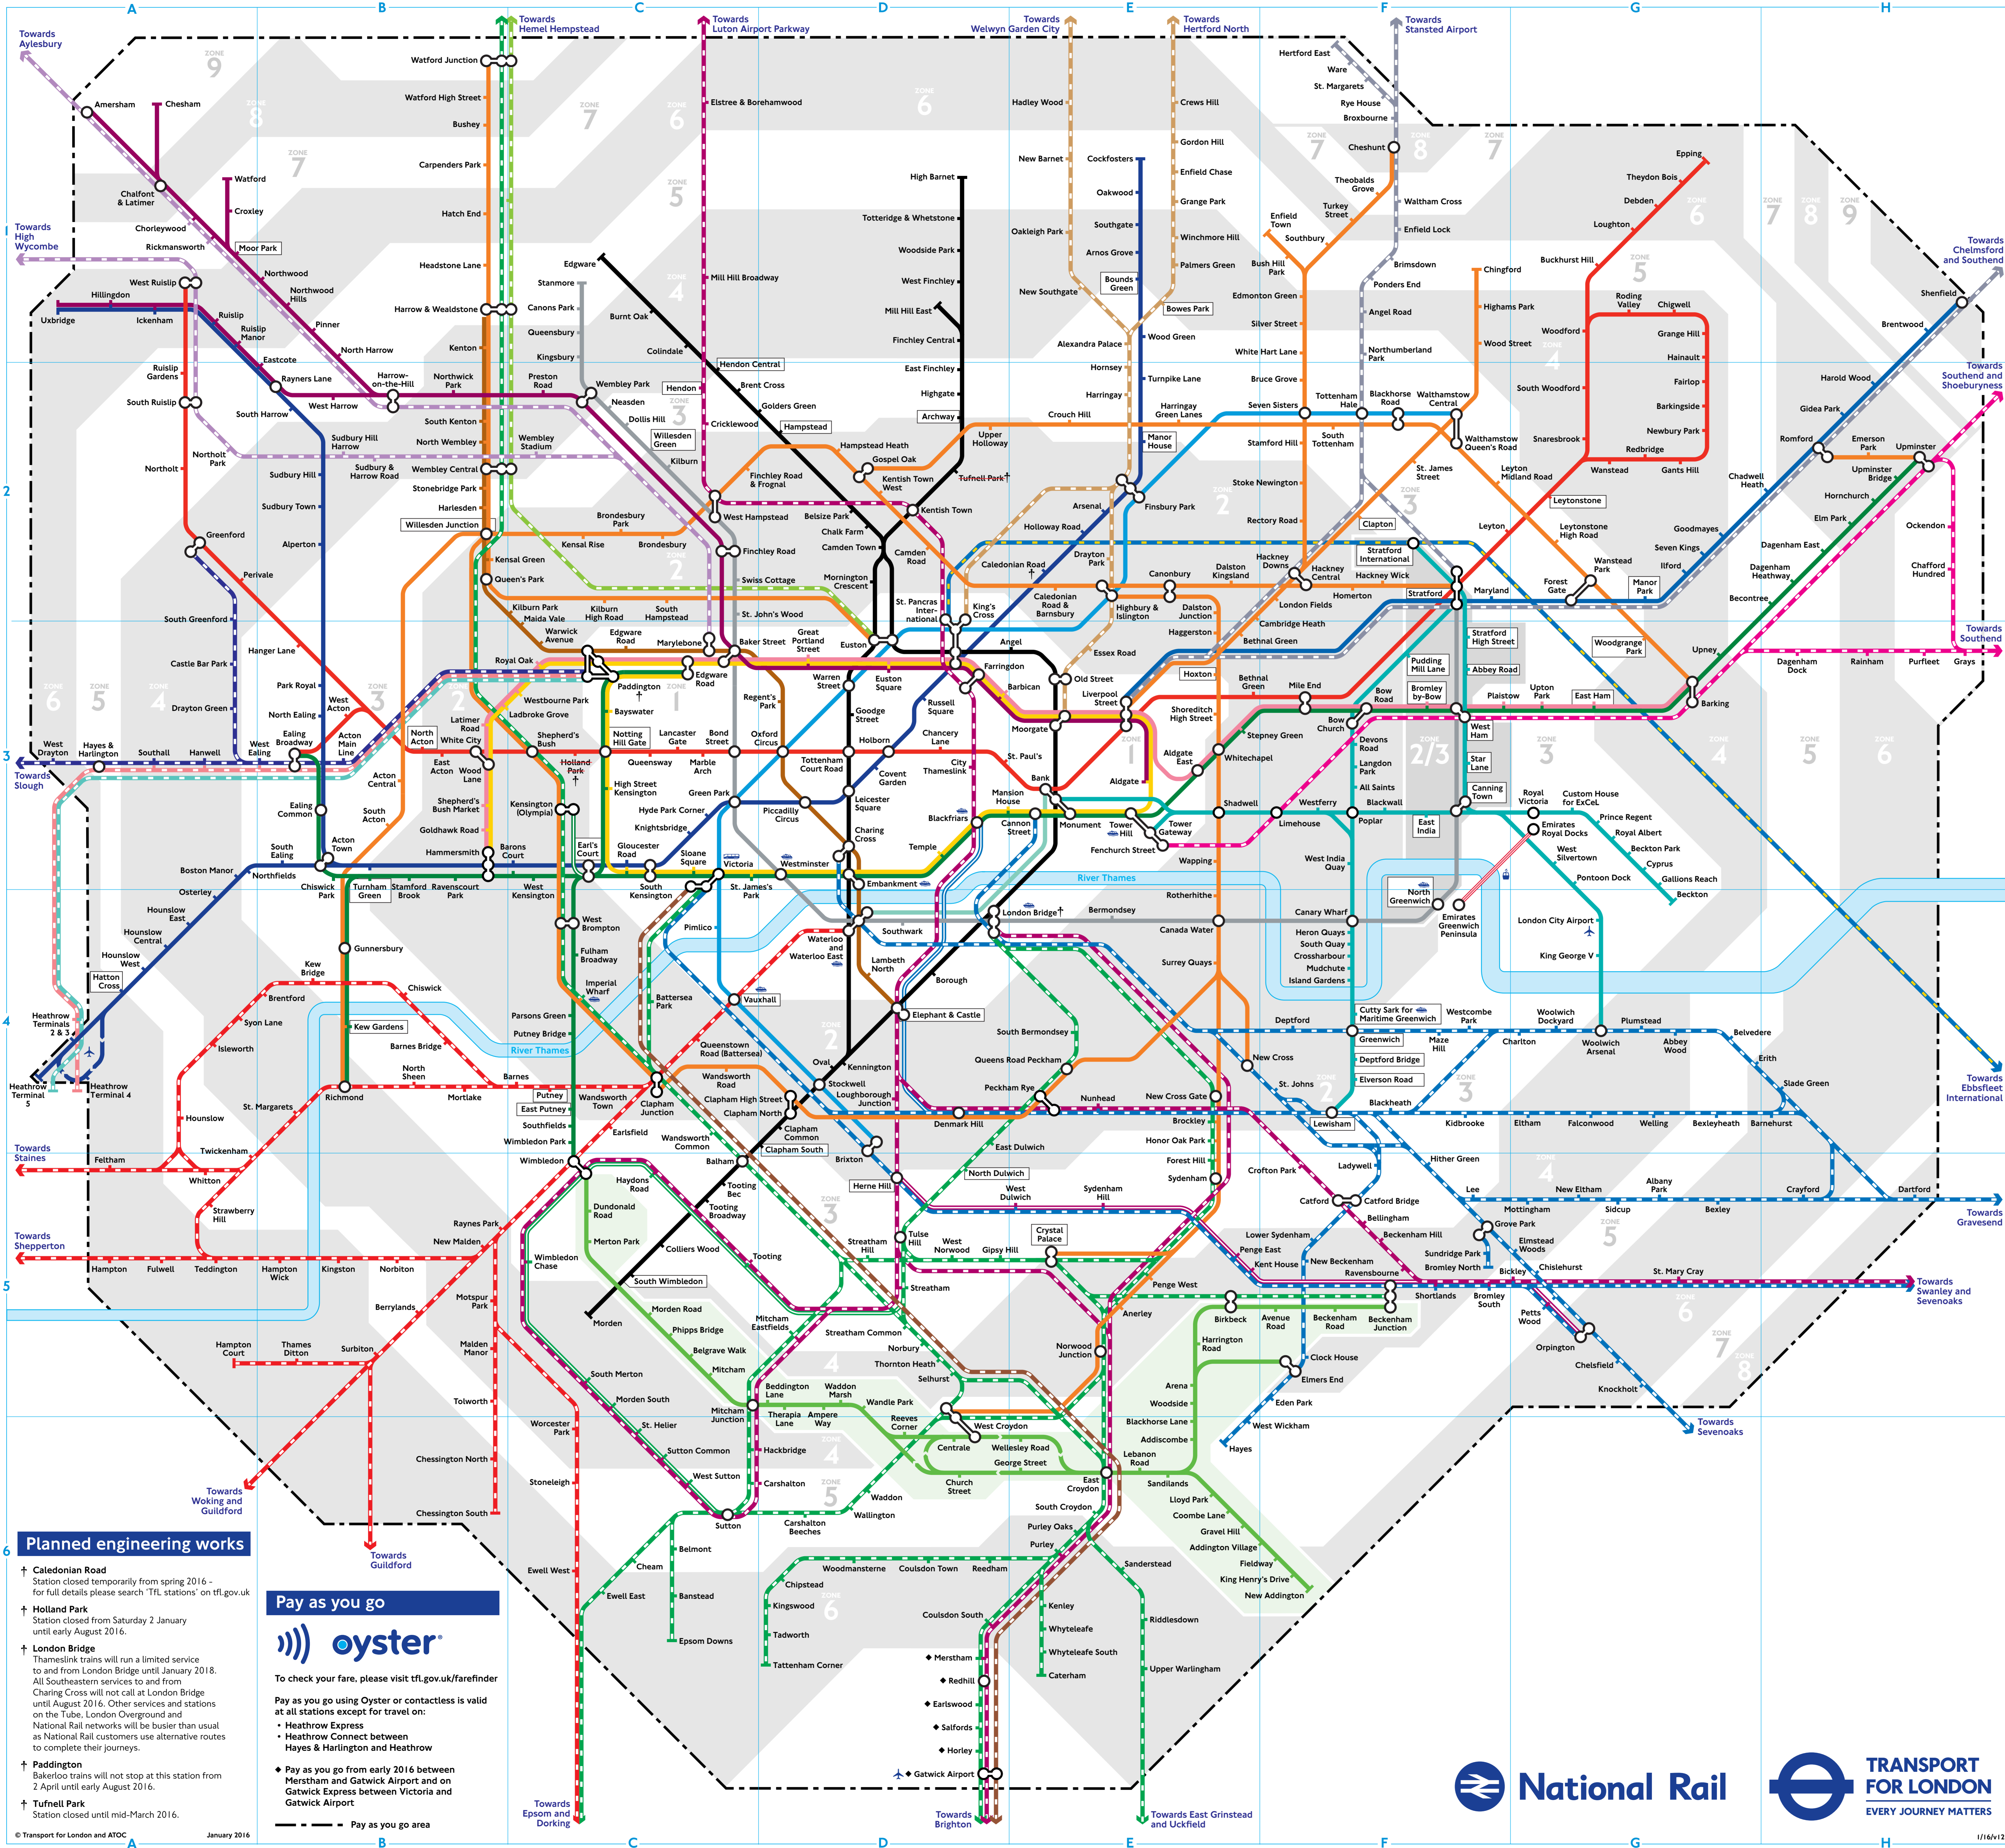

London's Rail & Tube services

Key to lines and symbols

- Bakerloo
- Central
- Circle
- District
- Hammersmith & City
- Jubilee
- Metropolitan
- Northern
- Piccadilly
- Victoria
- Waterloo & City
- Docklands Light Railway
- London Overground
- London Trams
- TfL Rail
- Emirates Air Line
- London Trams fare zone
- Abellio Greater Anglia
- Chiltern Railways
- c2c
- Gatwick Express
- Great Northern
- Great Western Railway
- Heathrow Connect
- Heathrow Express
- London Midland
- Southern
- Southeastern
- Southeastern high speed
- South West Trains
- Thameslink
- Interchange stations
- Airport
- Riverboat services
- Victoria Coach Station

Find your station

Station Name	Grid Square	Station Name	Grid Square	Station Name	Grid Square	Station Name	Grid Square
Abbey Wood	G4	Acton Central	GB	Acton East	GB	Acton Lane	GB
Acton Central	GB	Acton East	GB	Acton Lane	GB	Acton Park	GB
Acton East	GB	Acton Lane	GB	Acton Park	GB	Acton Road	GB
Acton Lane	GB	Acton Park	GB	Acton Road	GB	Acton Town	GB
Acton Park	GB	Acton Road	GB	Acton Town	GB	Acton Vale	GB
Acton Road	GB	Acton Town	GB	Acton Vale	GB	Adels Road	GB
Acton Town	GB	Acton Vale	GB	Adels Road	GB	Adels Road Station	GB
Adels Road	GB	Adels Road Station	GB	Adels Road Station	GB	Adels Road Station	GB
Adels Road Station	GB	Adels Road Station	GB	Adels Road Station	GB	Adels Road Station	GB
Adels Road Station	GB	Adels Road Station	GB	Adels Road Station	GB	Adels Road Station	GB
Adels Road Station	GB	Adels Road Station	GB	Adels Road Station	GB	Adels Road Station	GB

Pay as you go

To check your fare, please visit tfl.gov.uk/farefinder

Pay as you go using Oyster or contactless is valid at all stations except for travel on:

- Heathrow Express
- Heathrow Connect between Hayes & Harlington and Heathrow
- Pay as you go from early 2016 between Mersham and Gatwick Airport and on Gatwick Express between Victoria and Gatwick Airport

Pay as you go area